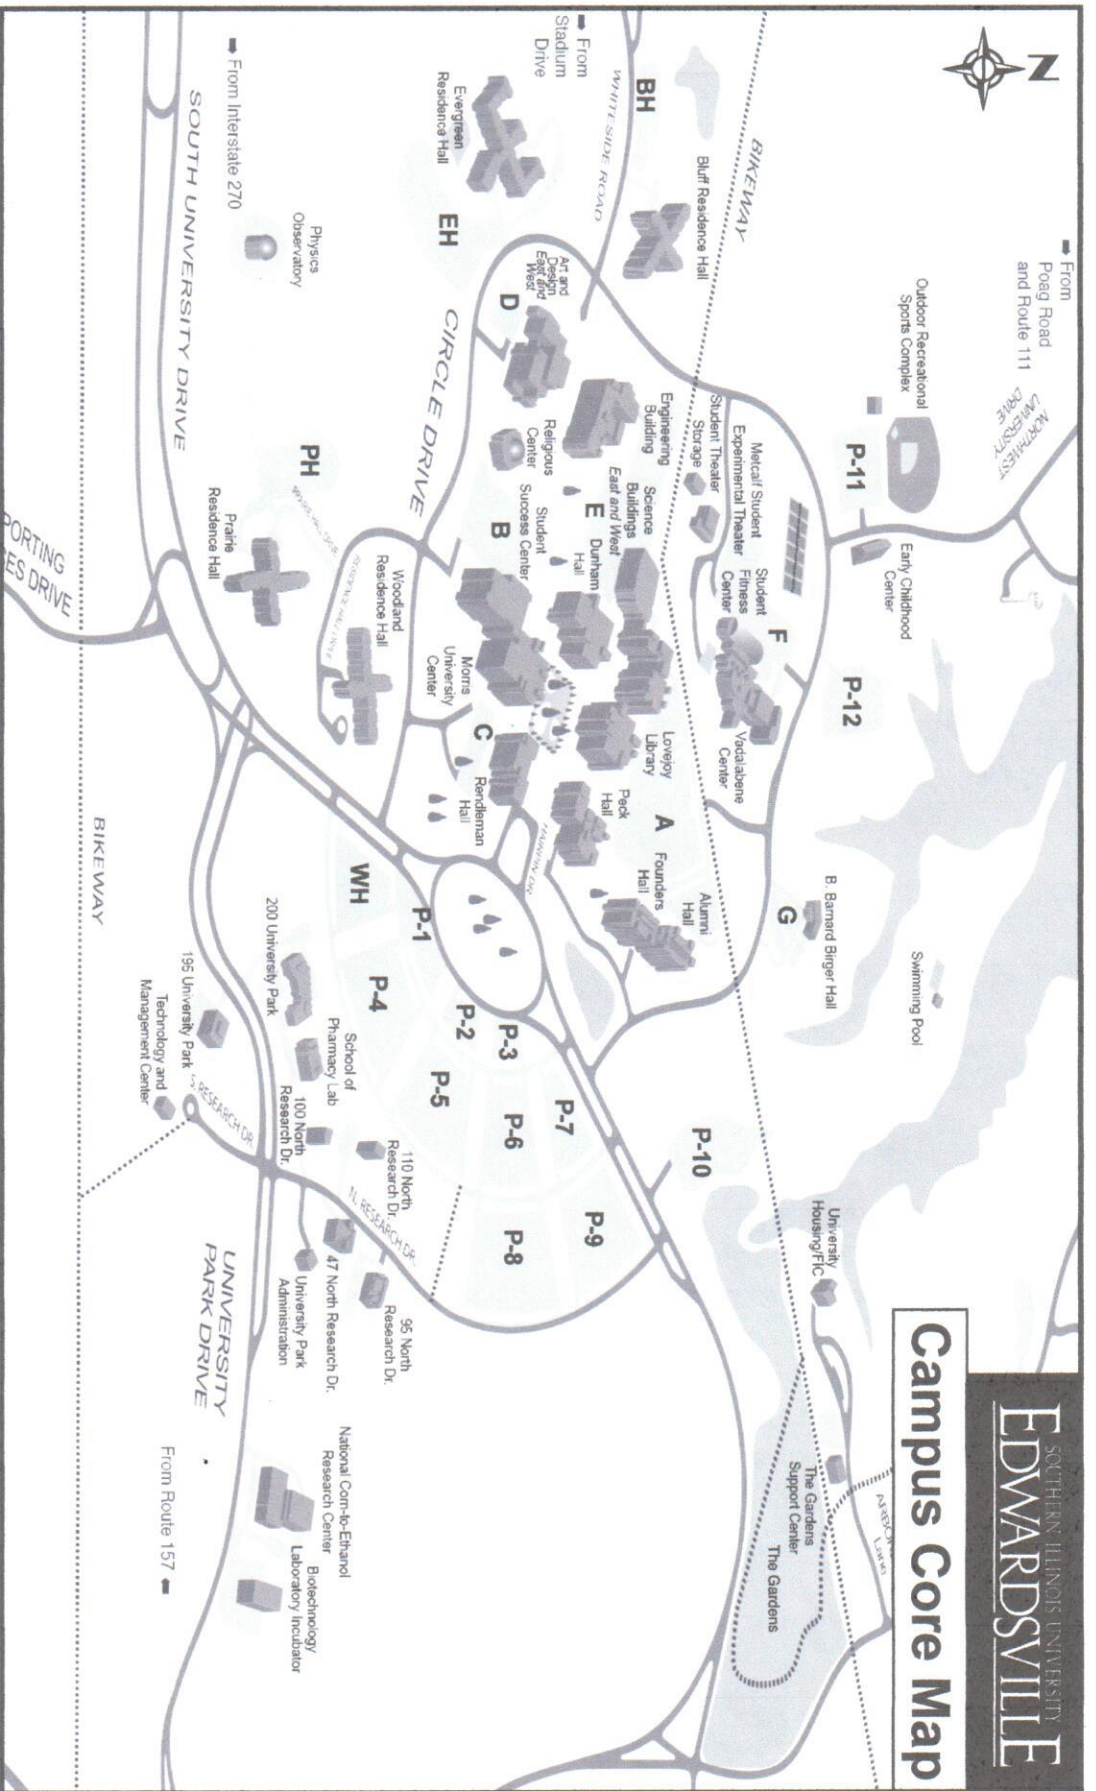

Campus Core Map

Drop Off & Check In

4:00 pm	Lot BH	Parking
5:00	Bluff Hall Lobby	Check In Opens
6:00	Bluff Hall MFR	Orientation & Dinner (Parents may attend)
7:00	Walking Tour	Campus Tour
	Vadalabene Center	Basketball, Volleyball, Walleyball

Pick Up

9:00 am	Lot BH	Parking
2:45 pm	Bluff Hall Storage	Room checkout. Campers leaving before 3:30 should notify staff at check-in.
3:30	TBD	General Discussion/Feedback
	Engineering Bldg. Atrium	Reception for Students & Parents

Driving directions to campus and a more detailed campus map can be found online at www.siu.edu/maps